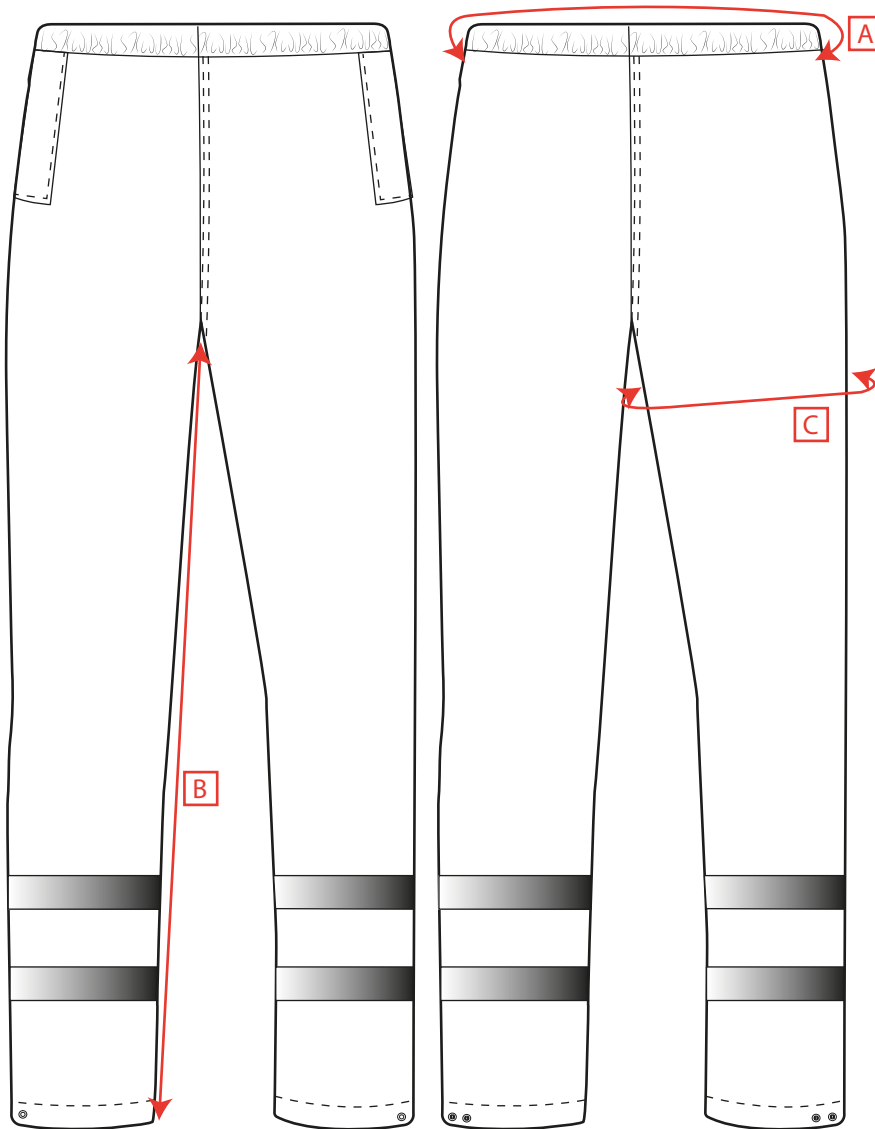

STYLE **S481**  
NO:

DESCRIPTION: **Iona Lite Trousers**

To Fit Waist:		68-72	76-80	84-88	92-96	100-104	108-112	116-120	124-128
Measurements to be Taken Flat		XS	S	M	L	XL	XXL	3XL	4XL
Waist Relaxed	A	56	64	72	80	88	96	104	112
Waist Stretched	A	102	110	118	126	134	142	150	158
Inside Leg	B	78	78	78	78	78	78	78	78
Thigh (5cm from Crotch)	C	66	69	72	75	78	81	84	87