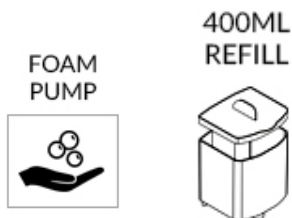

Modular 400ml Foam Refillable Soap Dispenser

Part Number 4PFR-WWB

Manufactured in the UK

ABS plastic cover, window ; backplate

400ml reservoir can be easily refilled when levels are low The dispenser is fitted with a foam pump

The Modular Range is an official Made In Britain product

Height 190mm

Width 90mm

Projection 98mm

White ABS body different windows available
Red, Green, Yellow, Orange, Grey, Clear

Select a window to suit your own branded logo

Capacity

400ml refillable reservoir
0.6ml liquid shot – 20ml foaming hand soap

Dimensions