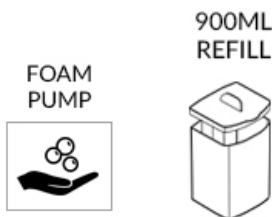

Modular 900ml Foam Refillable Soap Dispenser

Part Number 4FR-WWB

Manufactured in the UK
ABS plastic cover, window ; backplate
900ml reservoir can be easily refilled when levels are low
The dispenser is fitted with a foam pump
Designed to dispense foaming hand soap
Robust unit that operates on a push cover operation
The sturdy design makes this dispenser durable
Key lockable cover, front window to check stock levels
Fixing kit and key provided - Optional keyless function

The Modular Range is an official Made In Britain product

Height 250mm
Width 115mm
Projection 115mm

White ABS body different windows available
Red, Green, Yellow, Orange, Grey, Clear

Select a window to suit your own branded logo

Capacity

900ml refillable reservoir
Foaming soap
0.6ml liquid shot – 20ml foaming hand soap

Dimensions