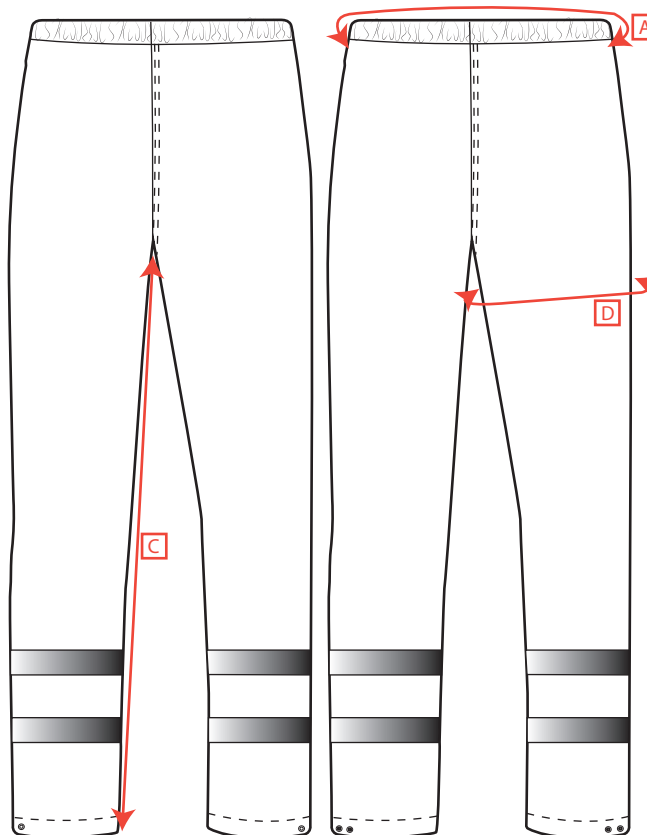

STYLE NO: S482

DESCRIPTION: Iona Lite Lined Trouser

**Measurements in cm Plus Tolerance Only**

To Fit Waist:		60-64	68-72	76-80	84-88	92-96	100-104	108-112	116-120
		XXS	XS	S	M	L	XL	XXL	3XL
Waist Relaxed	A	56	64	72	80	88	96	104	112
Inside Leg	C	78	78	78	78	78	78	78	78
Thigh (5cm from Crotch)	D	66	69	72	75	78	81	84	87